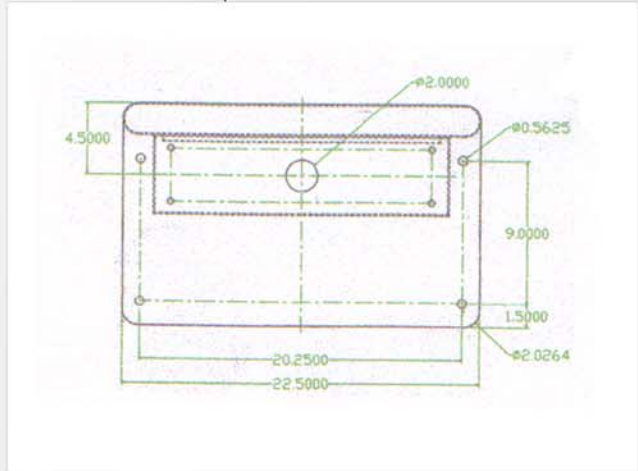

Only available in 19" LCD Size.
Touch Screen Type: SAW (Surface Acoustic Wave)
Packaged with our standard PC complete with WIFI.
Construction: Steel 14ga (.0747")

KIOSK DIMENSIONS

Typical Installation

Power Requirements
- 110VAC/4.6 A, 22VAC/ 2.3A INPUT. INTERNAL 12VDC - 24VDC Universal auto-switching power supplies inside.
- UPS Power unit with battery backup is best placed at power source location by customer.

B

A. 6ft Power cable included.

B. Recommendation for existing slabs/marble. Use Chemical Anchor 1/2" Foundation Bolts nuts and lock washers 4 places.

B

Foundation / Base Plate