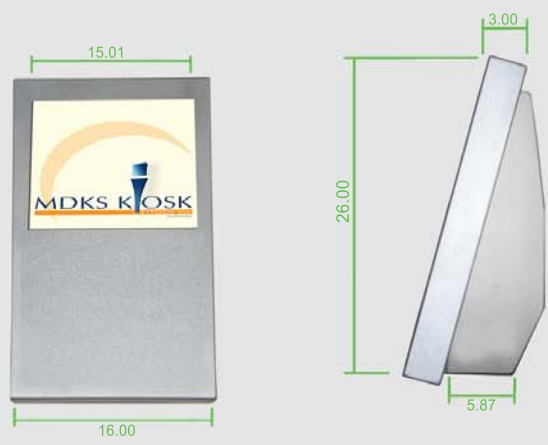

The K-Biscuit is an Indoor Kiosk with the ability to be mounted to either exterior wall or pole. Available sizes are standard 12.1", 15.1", or 19.1". front access is through a secure hinged door that opens downward allowing ample space to everything. Built for low maintenance, heavy abuse. Nema4x (IP65)

MDKS' Indoor Touch Screen Kiosk are manufactured for a trouble-free operation. All components are industrial grade components taking these units to an impressive MTBF value. All units are complete with heavy-duty baseplates. Optional over sized baseplates with rear kick wheels are also available.

Available Sizes
12.1", 15.1", 19.1"

KIOSK DIMENSIONS

The **K-Biscuit** is an Indoor Kiosk with the ability to be mounted to either exterior wall or pole. Available sizes are standard 12.1", 15.1", or 19.1". Front access is through a secure hinged door that opens downward allowing ample space to everything. Built for low maintenance, heavy abuse. Nema4x (IP65)

KIOSK DIMENSIONS