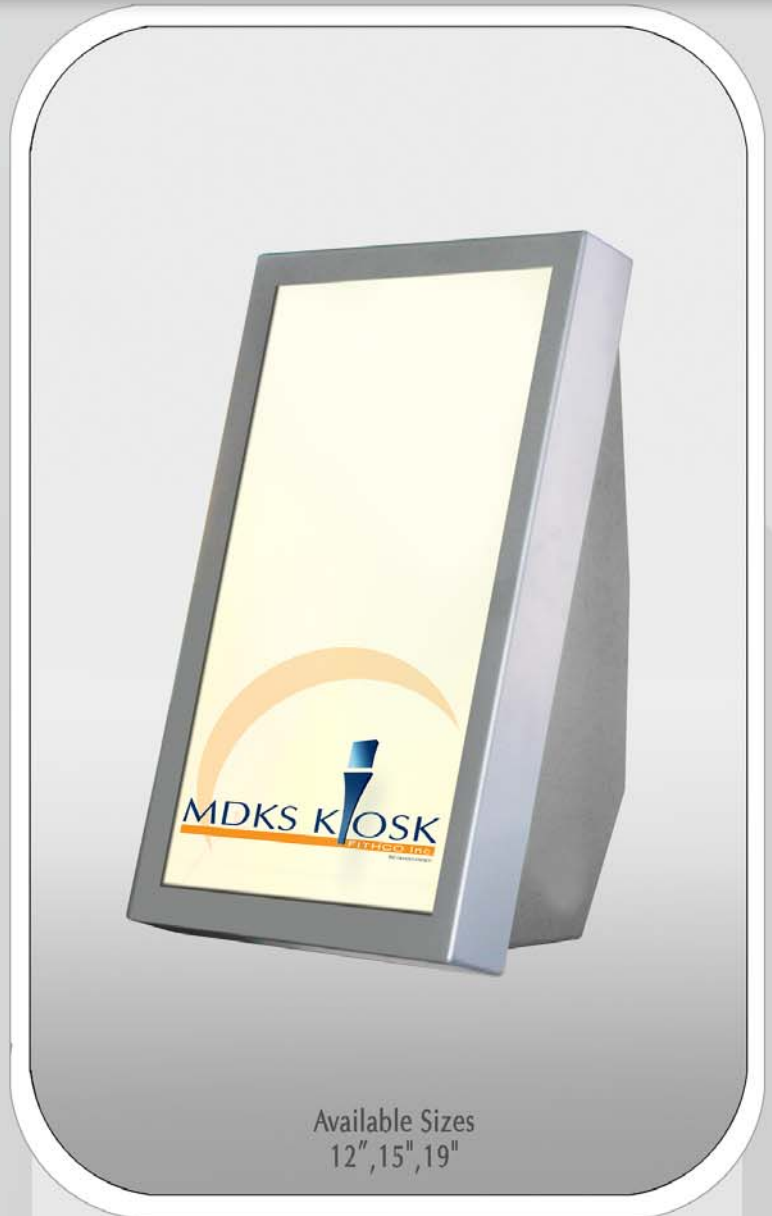

The K-Biscuit is an Indoor Kiosk with the ability to be mounted to either exterior wall or pole. Available sizes are standard 12.1", 15.1", or 19.1". front access is through a secure hinged door that opens downward allowing ample space to everything. Built for low maintenance, heavy abuse. Nema4x (IP65)

MDKS' Indoor Touch Screen Kiosk are manufactured for a trouble-free operation. All components are industrial grade components taking these units to an impressive MTBF value. All units are complete with heavy-duty baseplates. Optional over sized baseplates with rear kick wheels are also available.

Available Sizes
12.1", 15.1", 19.1"

KIOSK DIMENSIONS

The **K-Biscuit** is an Indoor Kiosk with the ability to be mounted to either exterior wall or pole. Available sizes are standard 12.1", 15.1", or 19.1". Front access is through a secure hinged door that opens downward allowing ample space to everything. Built for low maintenance, heavy abuse. Nema4x (IP65)

KIOSK DIMENSIONS