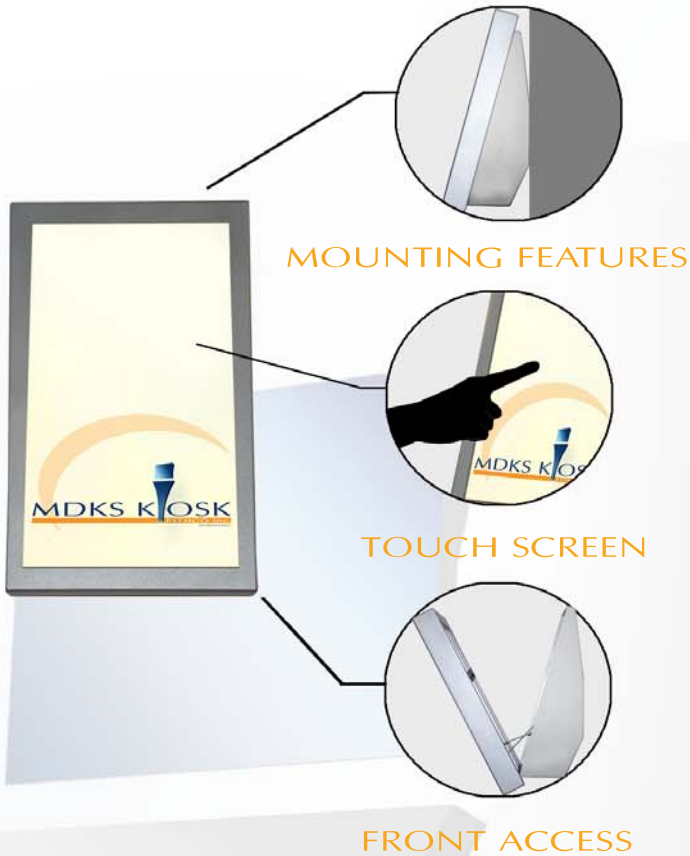

The K-Biscuit is an Indoor Kiosk with the ability to be mounted to either exterior wall or pole. Available sizes are standard 12.1", 15.1", or 19.1". front access is through a secure hinged door that opens downward allowing ample space to everything. Built for low maintenance, heavy abuse. Nema4x (IP65)

MDKS' Indoor Touch Screen Kiosk are manufactured for a trouble-free operation. All components are industrial grade components taking these units to an impressive MTBF value. All units are complete with heavy-duty baseplates. Optional over sized baseplates with rear kick wheels are also available.

Available Sizes
12.1", 15.1", 19.1"

KIOSK DIMENSIONS

The **K-Biscuit** is an Indoor Kiosk with the ability to be mounted to either exterior wall or pole. Available sizes are standard 12.1", 15.1", or 19.1". Front access is through a secure hinged door that opens downward allowing ample space to everything. Built for low maintenance, heavy abuse. Nema4x (IP65)

KIOSK DIMENSIONS